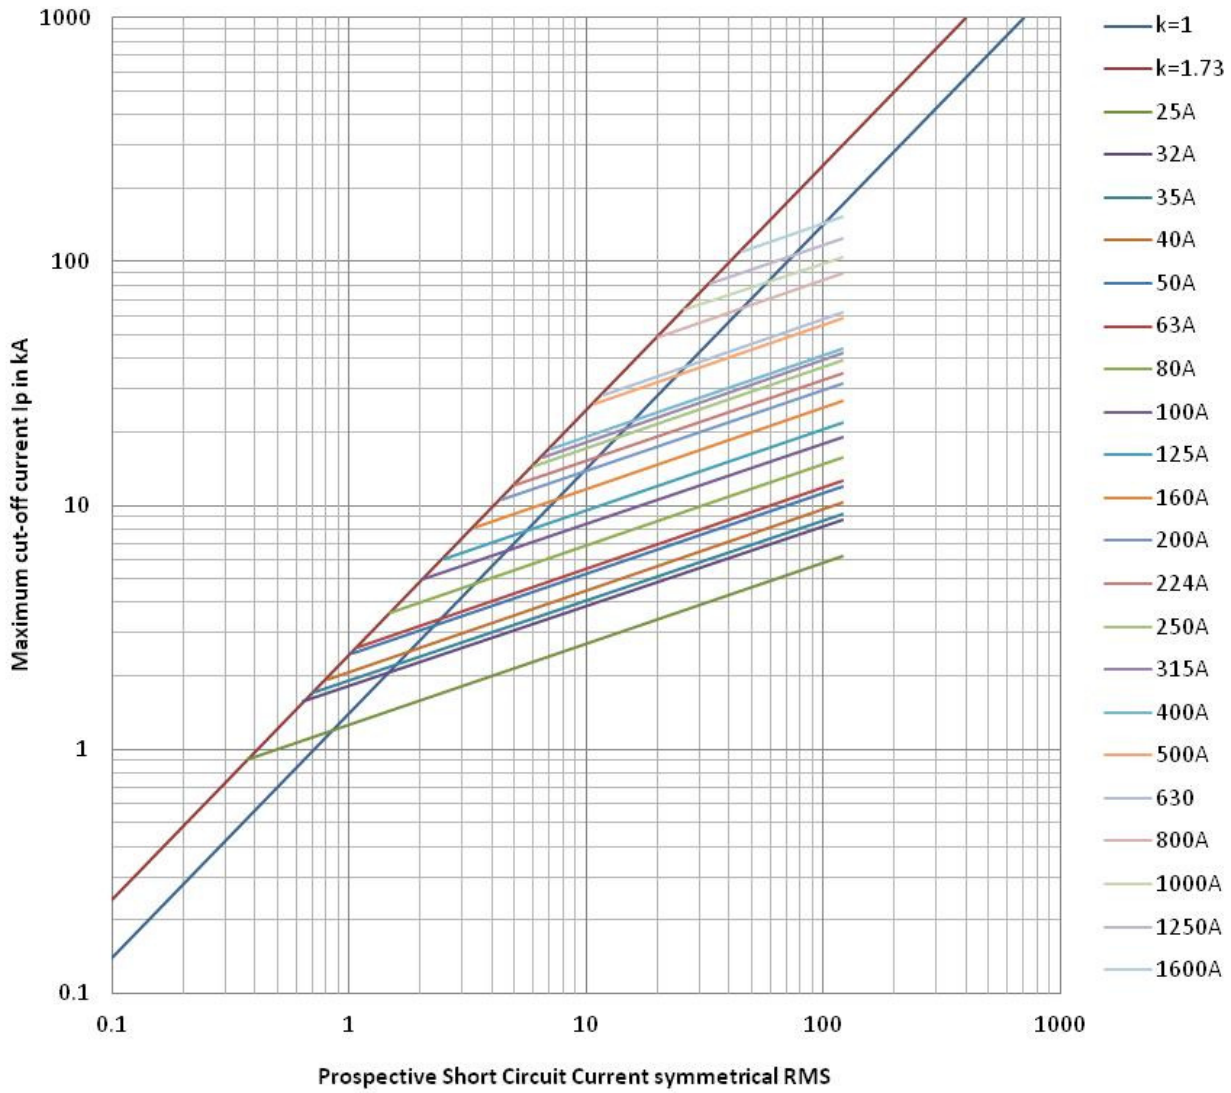

DIN Blade Fuses

Dimensions

Indicator 00 - 4A

Size	Rating	A	B	C	D	F	G	H	I	K
000	≤ 100A	49	53	79	15	21	51	35	45	37
00	≤ 100A	49	53	79	15	21	51	35	45	37
00	> 100A	49	53	79	15	30	59	35	45	45
1	≤ 160A	68	71	135	15	30	64	40	62	45
1	> 160A	68	71	135	20	50	64	40	62	50
2	≤ 250A	68	71	150	20	50	72	48	62	50
2	> 250A	68	71	150	26	58	72	48	62	58
3	≤ 400A	68	71	150	26	58	84	60	62	50
3	> 400A	68	71	150	32	68	84	60	62	68
4a	≤ 1600A	92	96	200	50	98	121	85	89	109

Technical data

Rated power losses in watts - NH fuse links gG 500V AC

I _n	Size					
	000	00	1	2	3	4a
6	1.6					
10	1.1					
16	1.8					
20	2.3					
25	2.4	2.4				
32	3.1	3.1				
35	3	3				
40	3.7	3.7	3.7			
50	4.1	4.1	4.1	4.1		
63	5.4	5.6	6.6	6.8		
80	6.5	6.8	8	8.3		
100	7.5	7.5	9.4	10.7		
125		10	11.8	12.2		
160		12	14.6	15		
200			18	18.5		
250			20	20.6		
315				25	25	
355				31.5	32	
400				28.5	34	
500					43	
630					43.1	
800						68
1000						72.9
1250						100.5
1600						126.2

Cut-off characteristic for NH Fuse-Links size 00-4a gG AC 500V

Time-current characteristic for NH Fuse-Links size 00-4a gG AC 500V

Pre-arcing and let through energy values in A²S - NH fuse links gG 500V AC