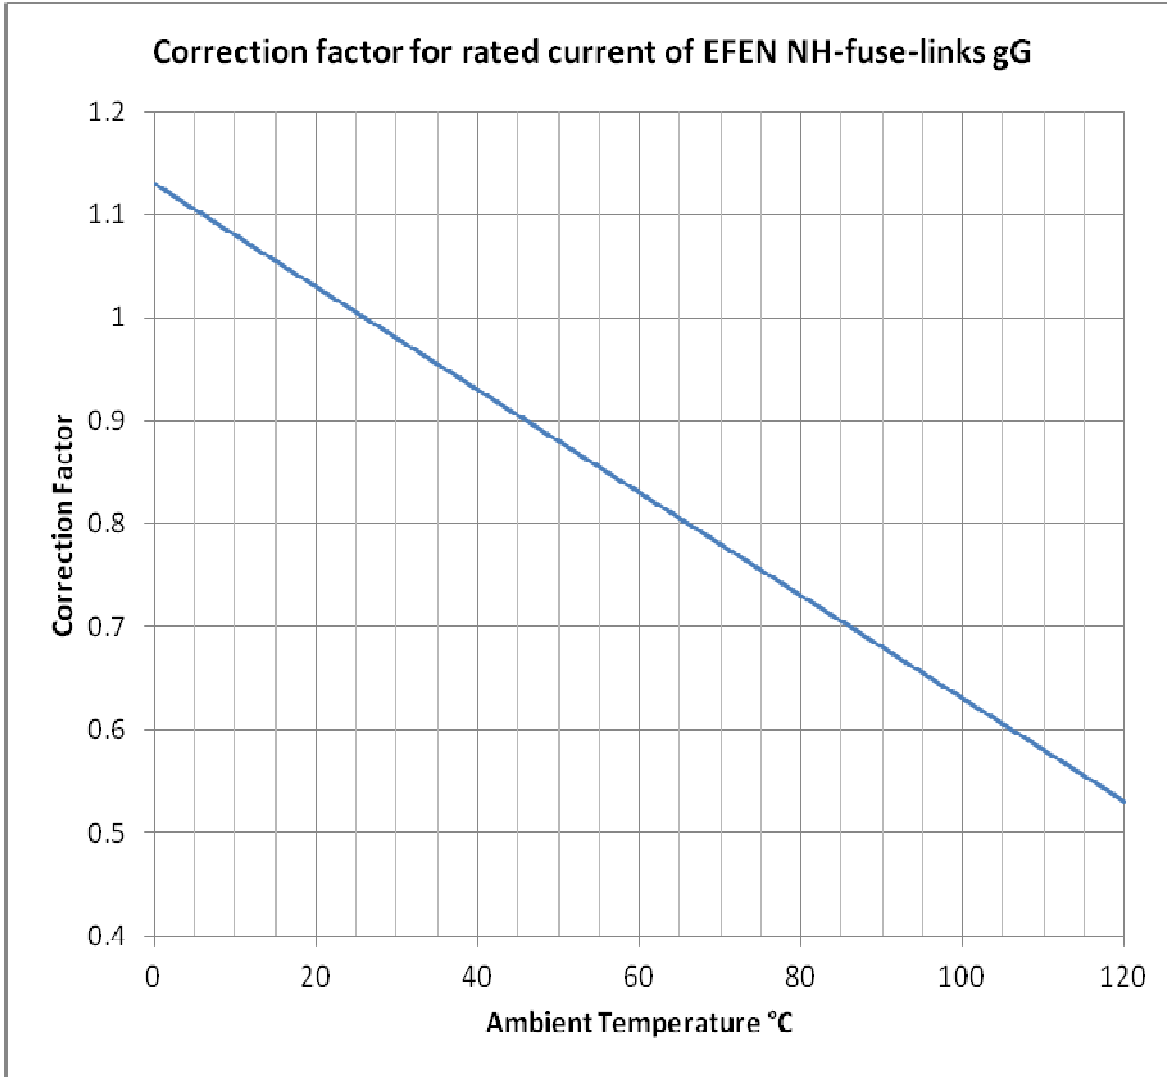

Technical data

Rated power losses in watts - NH fuse links gG 500V AC

I_n	Size					
	000	00	1	2	3	4a
6	1.6					
10	1.1					
16	1.8					
20	2.3					
25	2.4	2.4				
32	3.1	3.1				
35	3	3				
40	3.7	3.7	3.7			
50	4.1	4.1	4.1	4.1		
63	5.4	5.6	6.6	6.8		
80	6.5	6.8	8	8.3		
100	7.5	7.5	9.4	10.7		
125		10	11.8	12.2		
160		12	14.6	15		
200			18	18.5		
250			20	20.6		
315				25	25	
355				31.5	32	
400				28.5	34	
500					43	
630					43.1	
800						68
1000						72.9
1250						100.5
1600						126.2