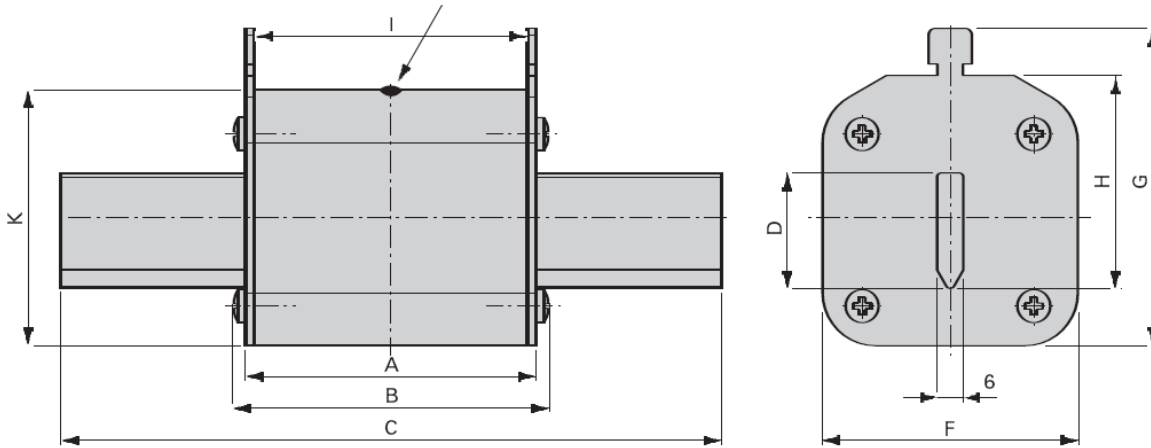

DIN Blade Fuses

Dimensions

Indicator 00 - 4A

Size	Rating	A	B	C	D	F	G	H	I	K
000	≤ 100A	49	53	79	15	21	51	35	45	37
00	≤ 100A	49	53	79	15	21	51	35	45	37
00	> 100A	49	53	79	15	30	59	35	45	45
1	≤ 160A	68	71	135	15	30	64	40	62	45
1	> 160A	68	71	135	20	50	64	40	62	50
2	≤ 250A	68	71	150	20	50	72	48	62	50
2	> 250A	68	71	150	26	58	72	48	62	58
3	≤ 400A	68	71	150	26	58	84	60	62	50
3	> 400A	68	71	150	32	68	84	60	62	68
4a	≤ 1600A	92	96	200	50	98	121	85	89	109

Cut-off characteristic for NH Fuse-Links size 00-4a gG AC 500V

Time-current characteristic for NH Fuse-Links size 00-4a gG AC 500V

Pre-arcing and let through energy values in A²S - NH fuse links gG 500V AC